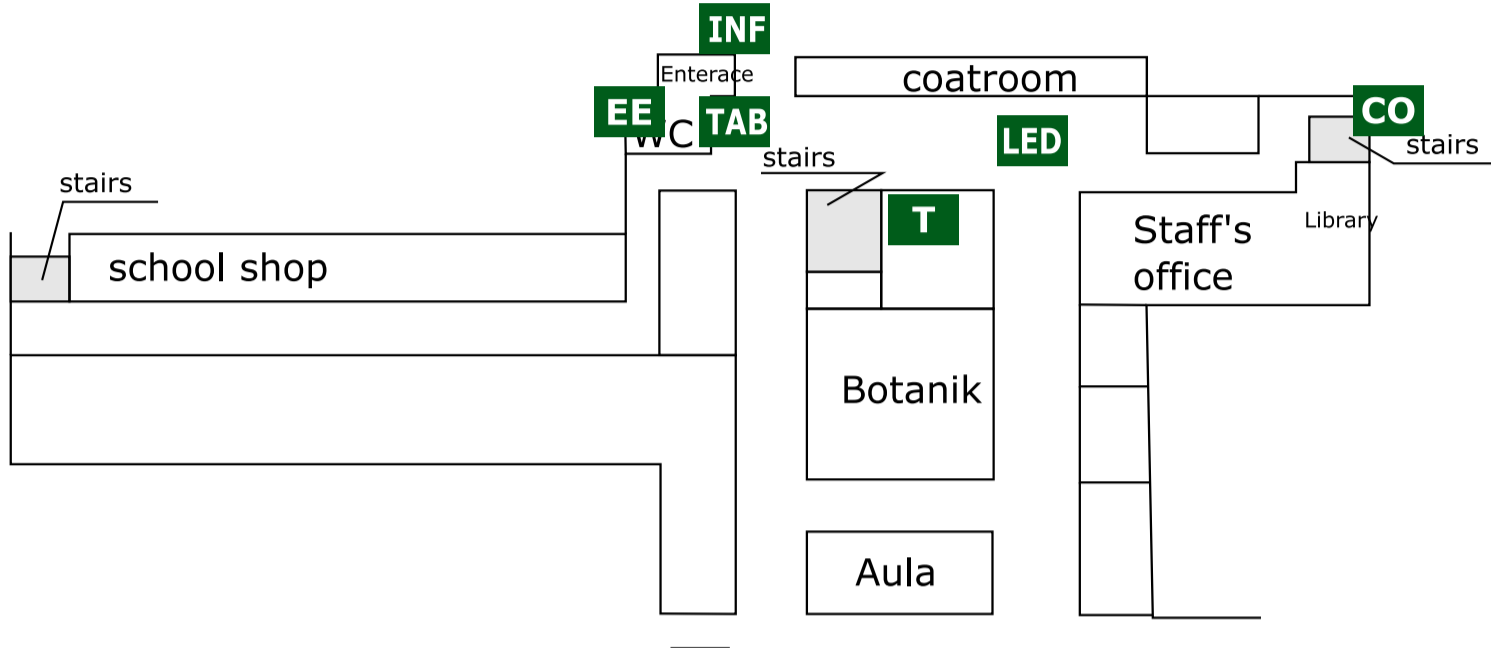

# ZESPÓŁ SZKÓŁ MEDYCZNYCH

- EE** - electric energy measurement unit
- CO** - heat energy measurement unit
- T** - on-line indoor temperature sensor
- GT** - room with online thermostatic valves
- LED** - room with LED lights
- TAB** - multimedia tablet with measurement presentation
- INF** - information plate

## GROUND FLOOR

## 1ST FLOOR

## 3TH FLOOR