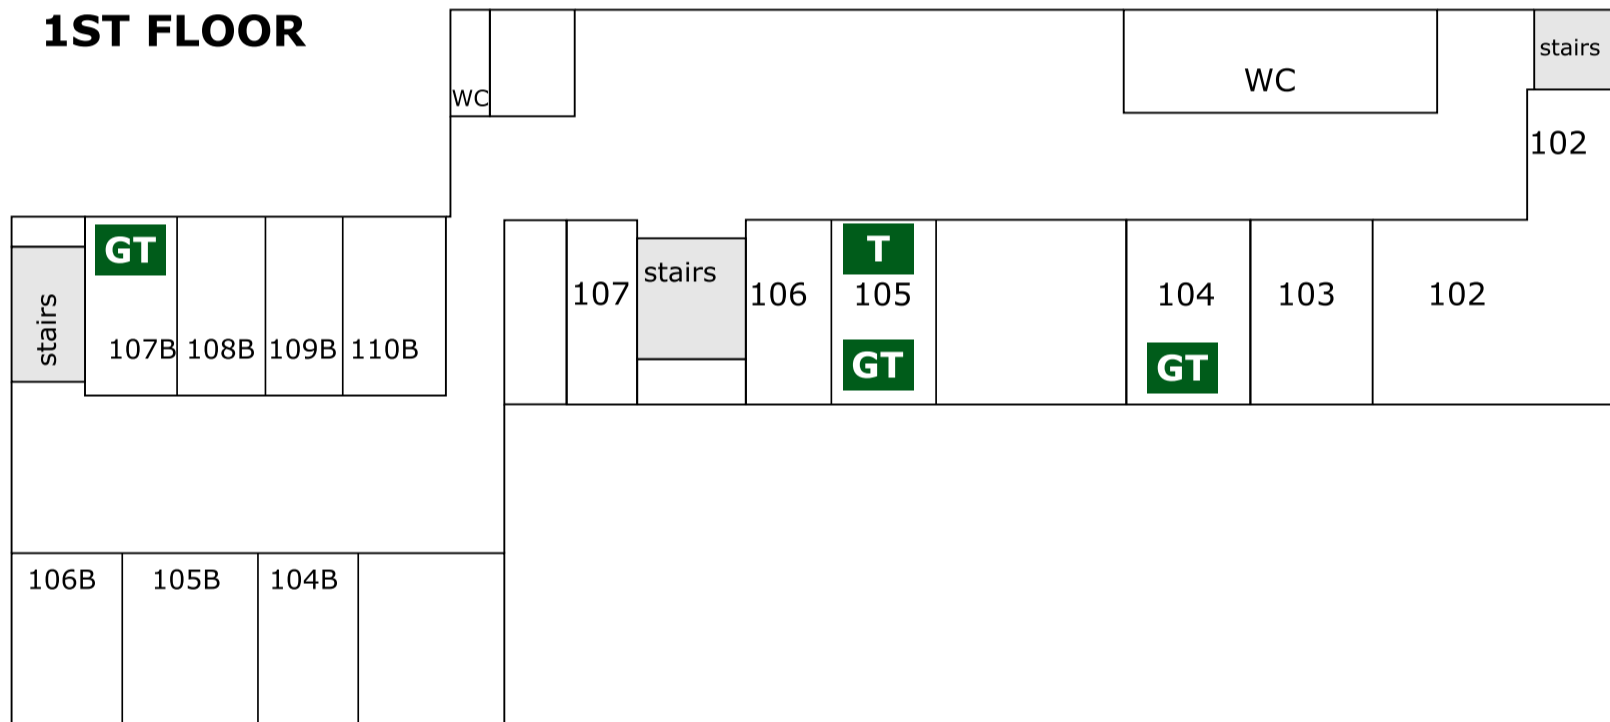

# ZESPÓŁ SZKÓŁ MEDYCZNYCH

- EE** - electric energy measurement unit
- CO** - heat energy measurement unit
- T** - on-line indoor temperature sensor
- GT** - room with online thermostatic valves
- LED** - room with LED lights
- TAB** - multimedia tablet with measurement presentation
- INF** - information plate

## GROUND FLOOR

## 1ST FLOOR

## 2ND FLOOR